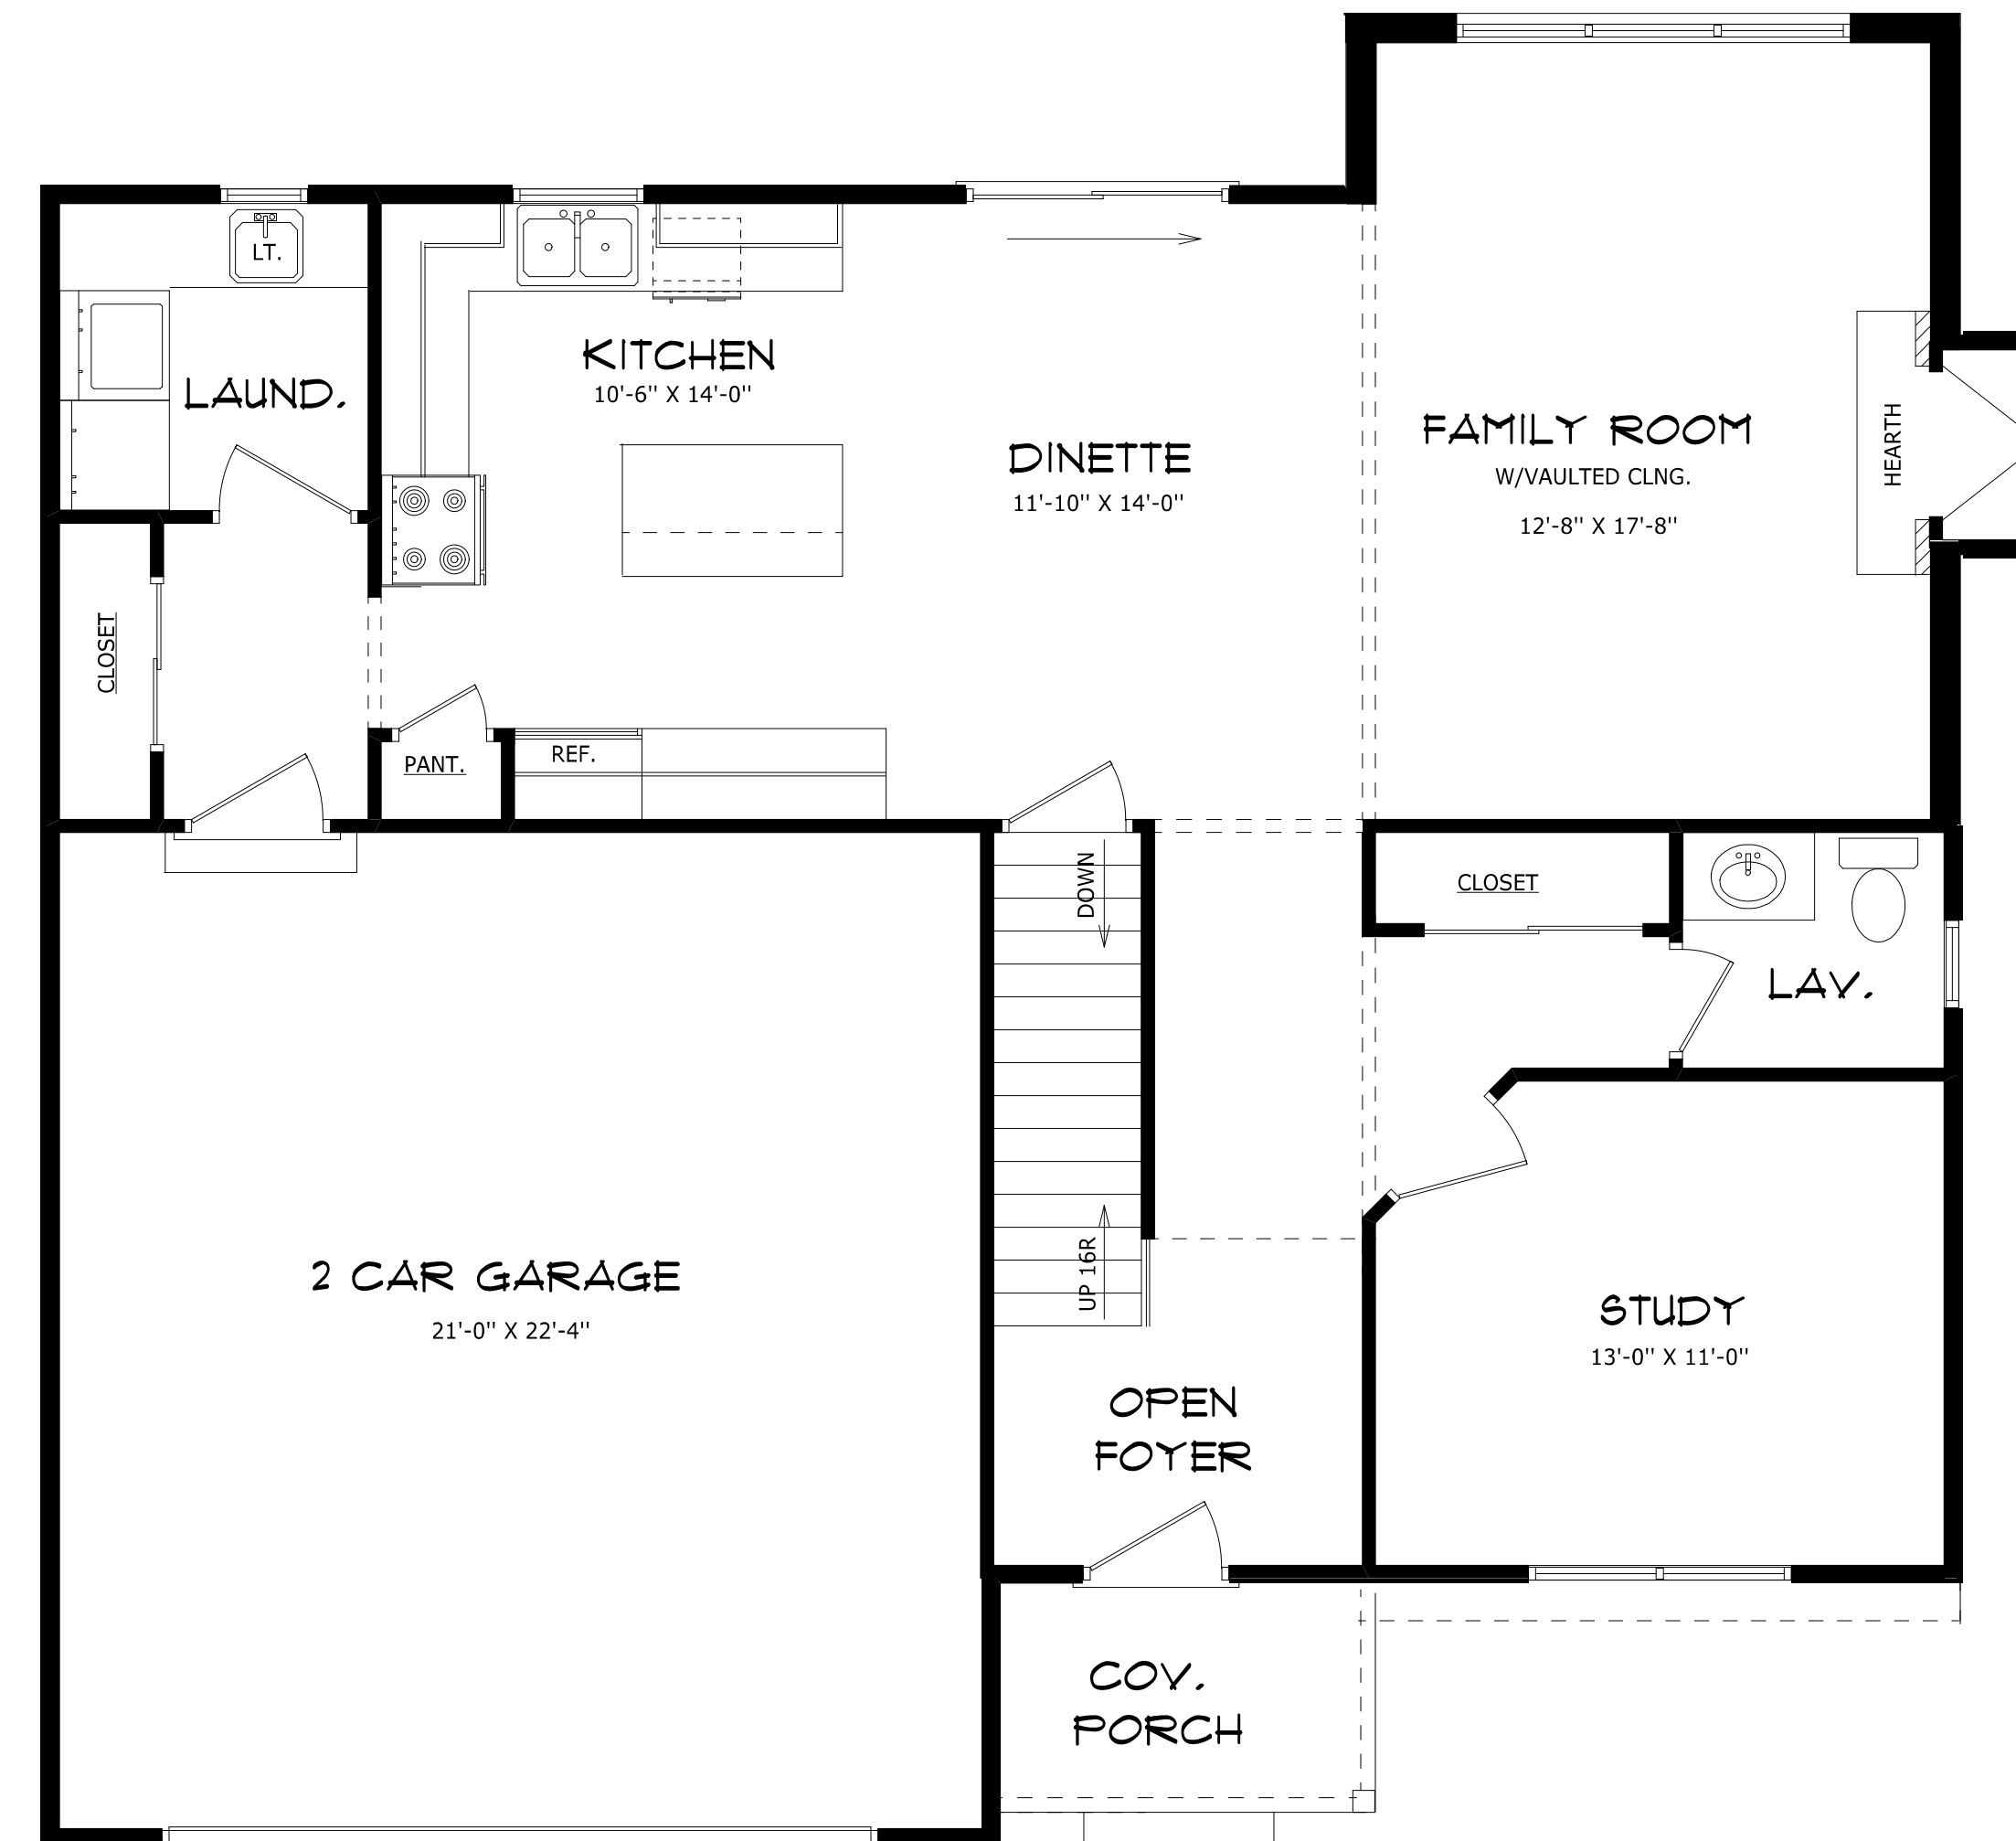

14853 Thistledown  
195 Saddlebrook

SQUARE FOOTAGE:

FIRST FLOOR:	1062.0
SECOND FLOOR:	1214.3
TOTAL:	2276.3
GARAGE:	503.9

FIRST FLOOR PLAN

SB LOT-195

BE-978