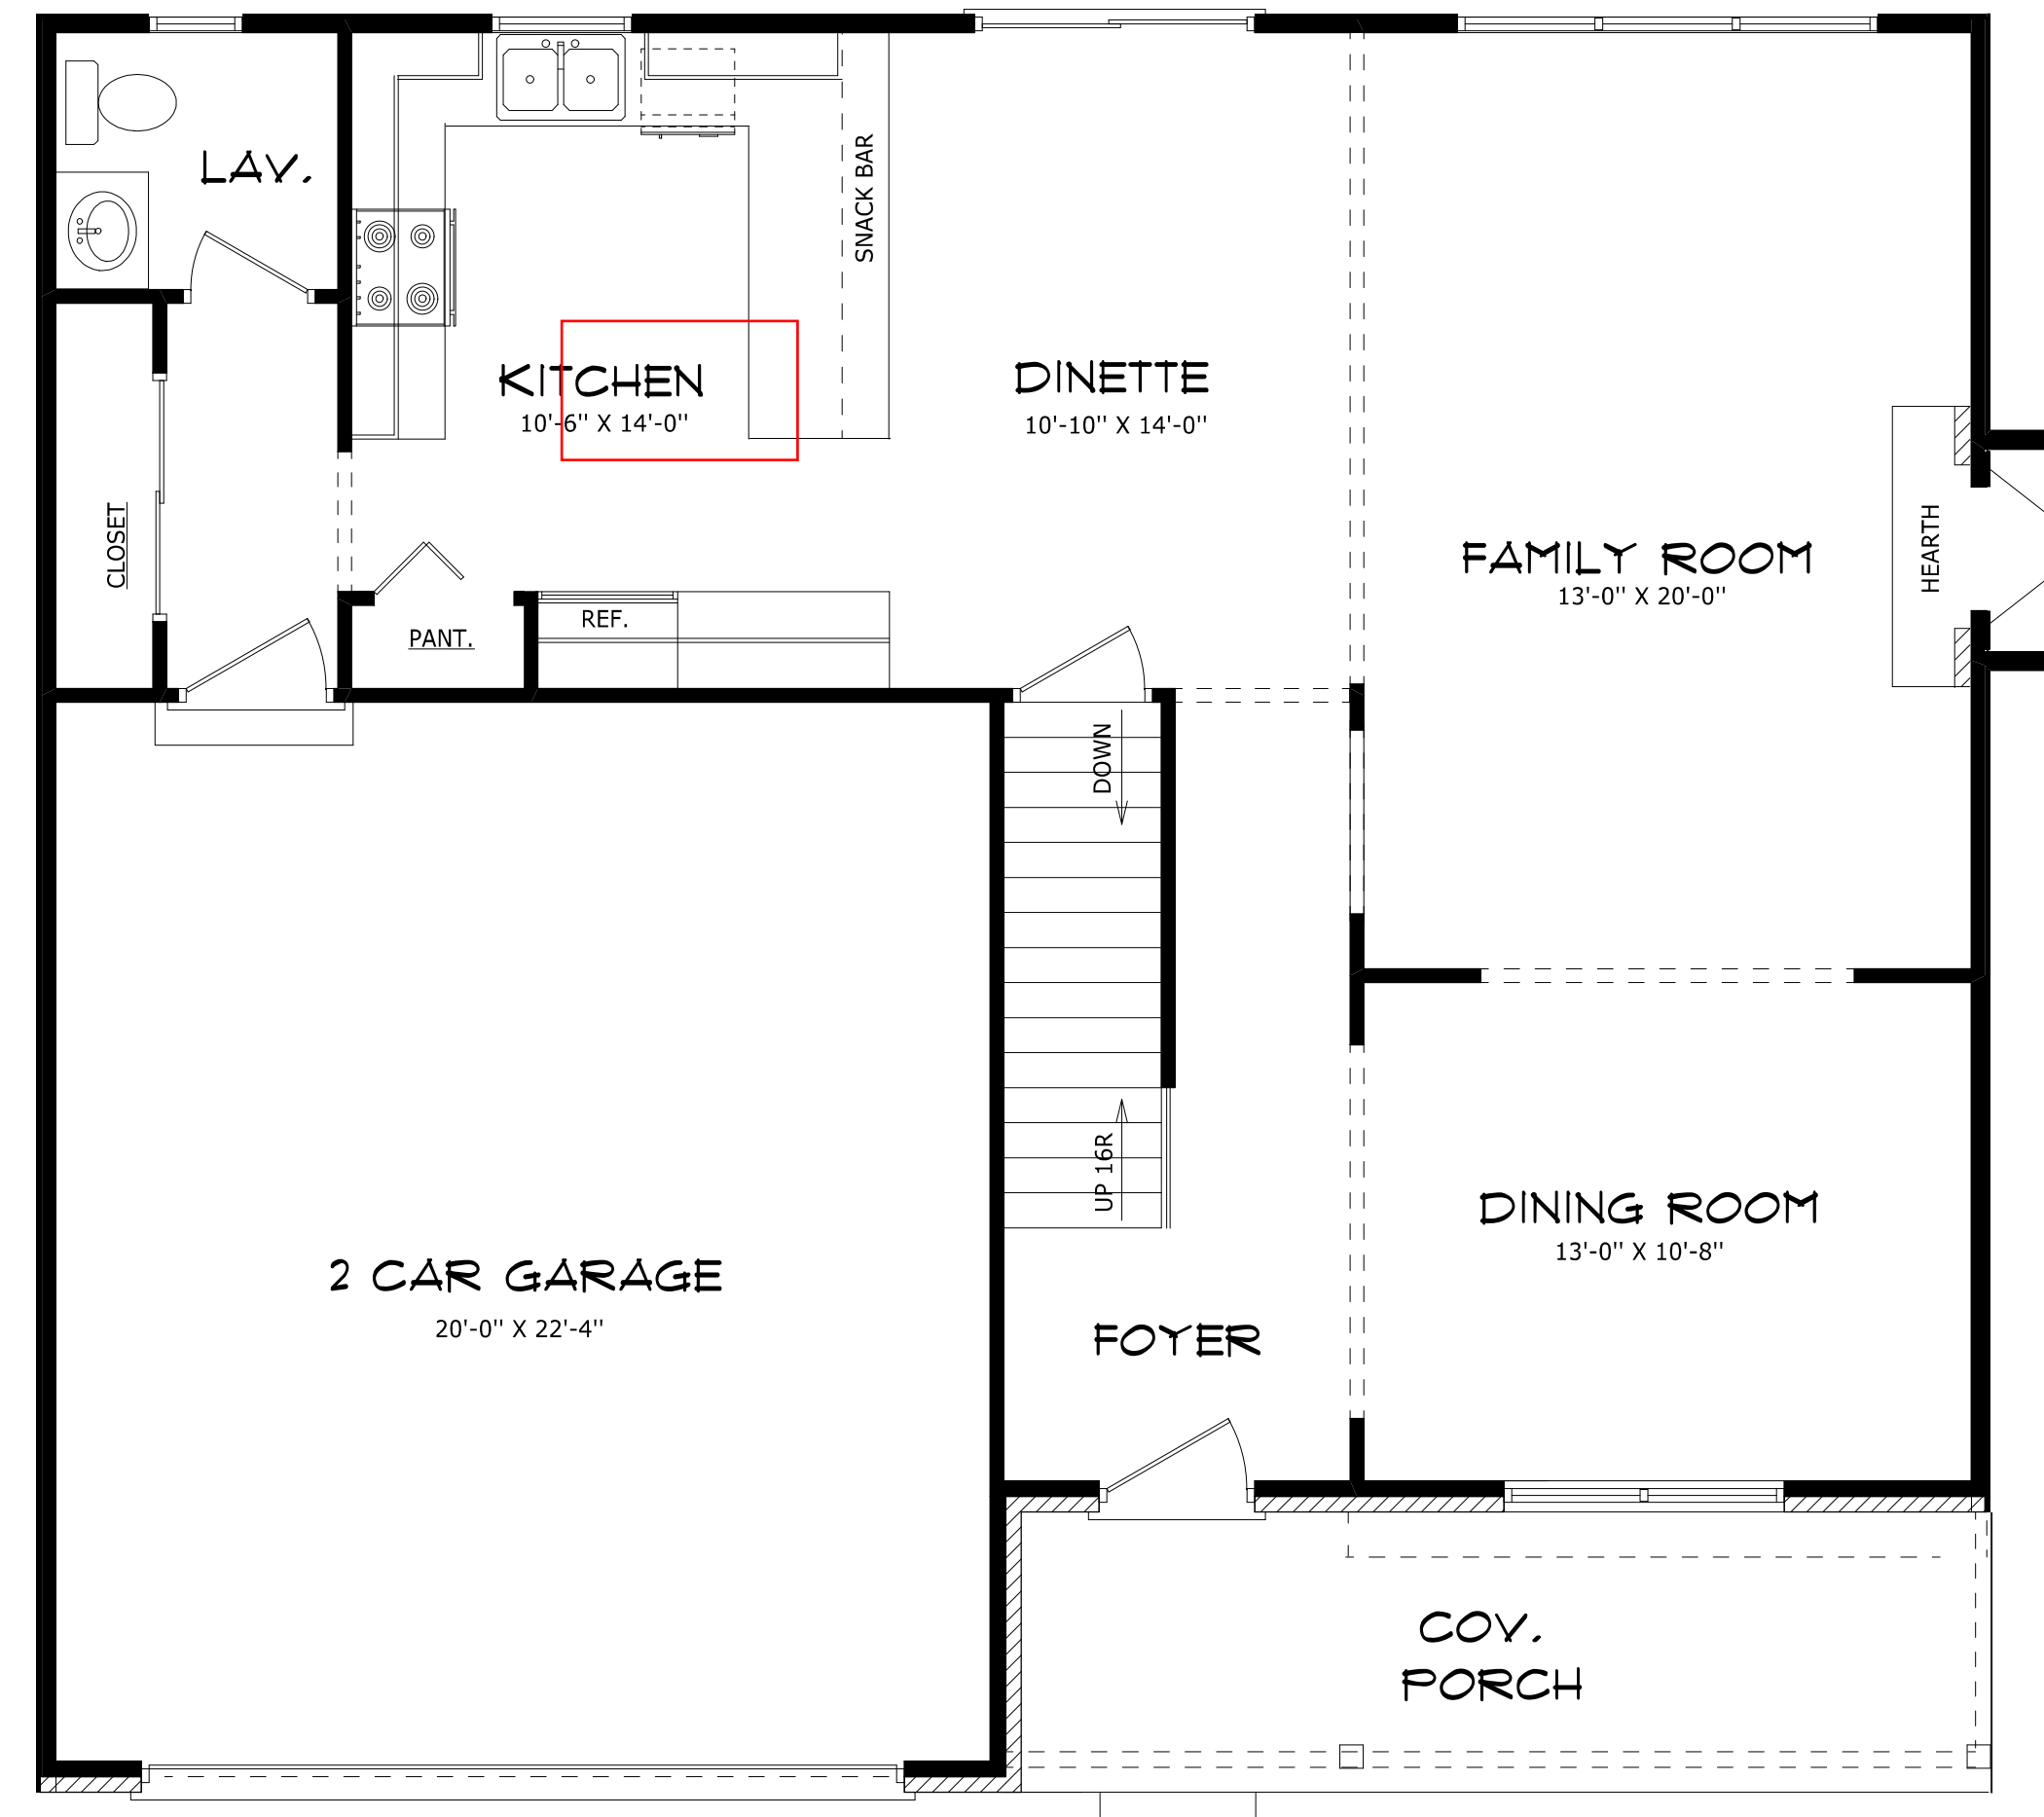

204 Saddlebrook  
25430 Bridle Court

changed to island kitchen

SQUARE FOOTAGE:	
FIRST FLOOR:	985.6
SECOND FLOOR:	1313.6
TOTAL:	2299.2
GARAGE:	491.1

FIRST FLOOR PLAN  
BE-1011