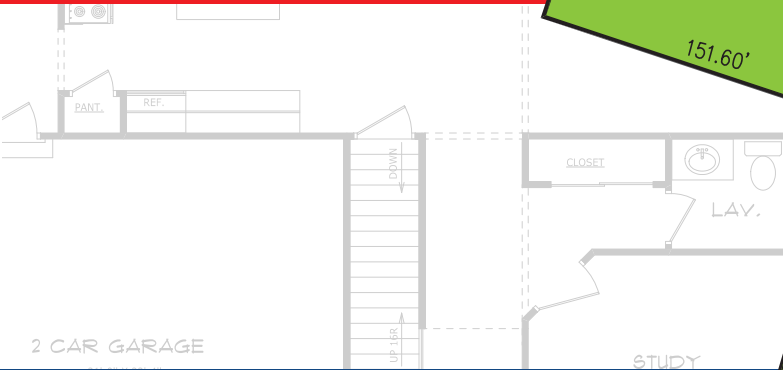

Real Estate Group

Current Eckel Trace Home Sites

Plat 4 Eckel Trace
Current Available Lots
Prices Subject to Change

Tami Emans
419.377.0734

Available Fall 2016

419-843-2625
www.buildwithbuckeye.com