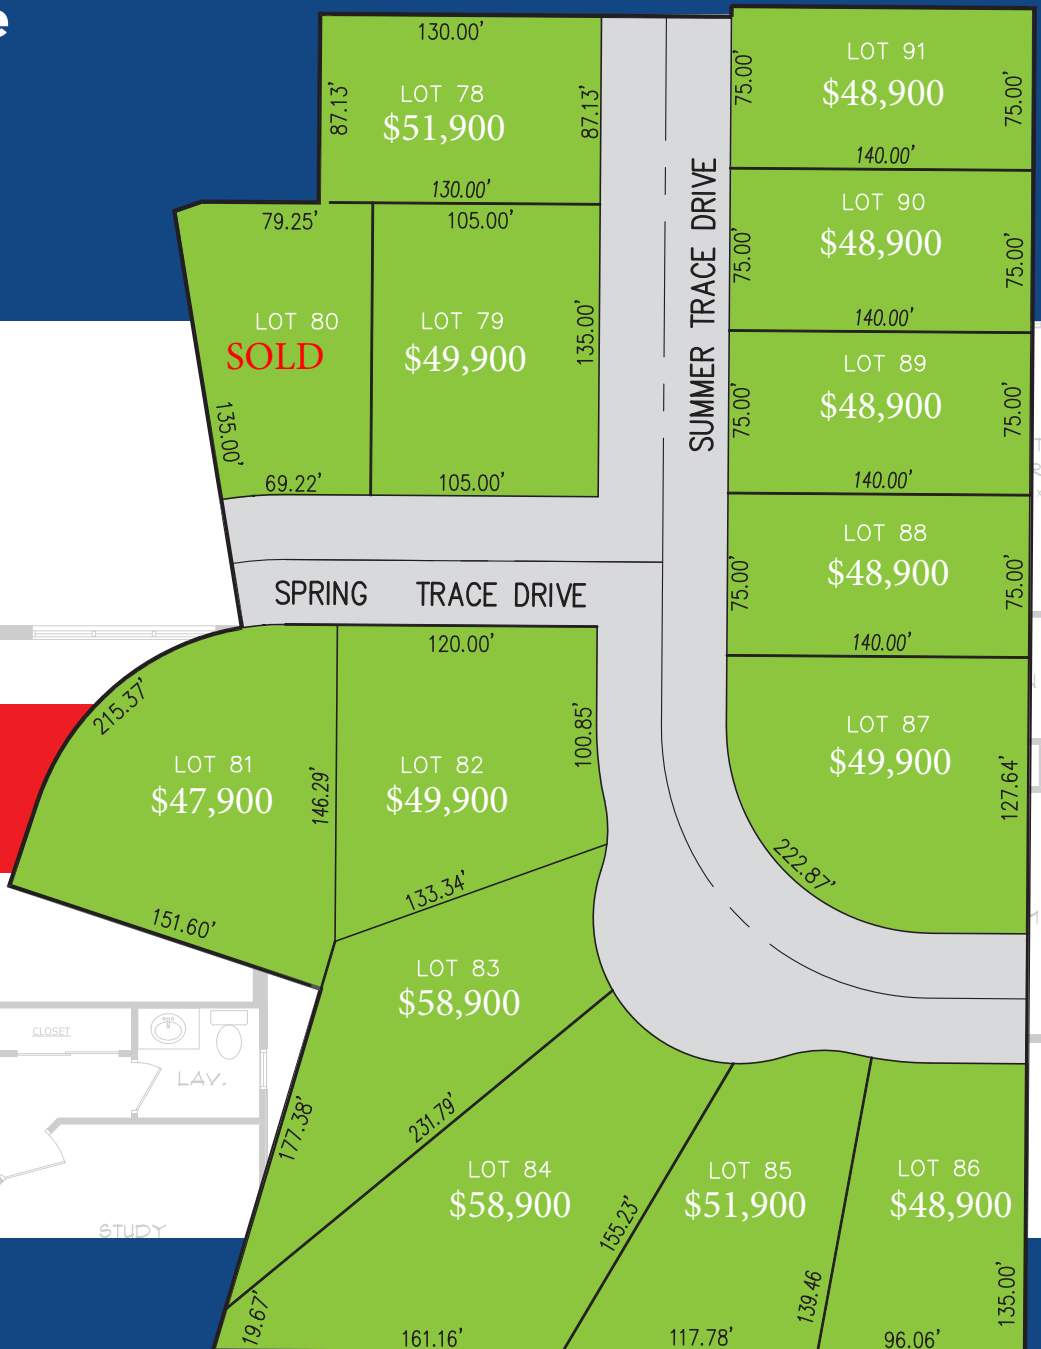

Real Estate Group

Current Eckel Trace Home Sites

Plat 4 Eckel Trace
Current Available Lots
Prices Subject to Change

Tami Emans
419.377.0734

Available Fall 2016

419-843-2625
www.buildwithbuckeye.com