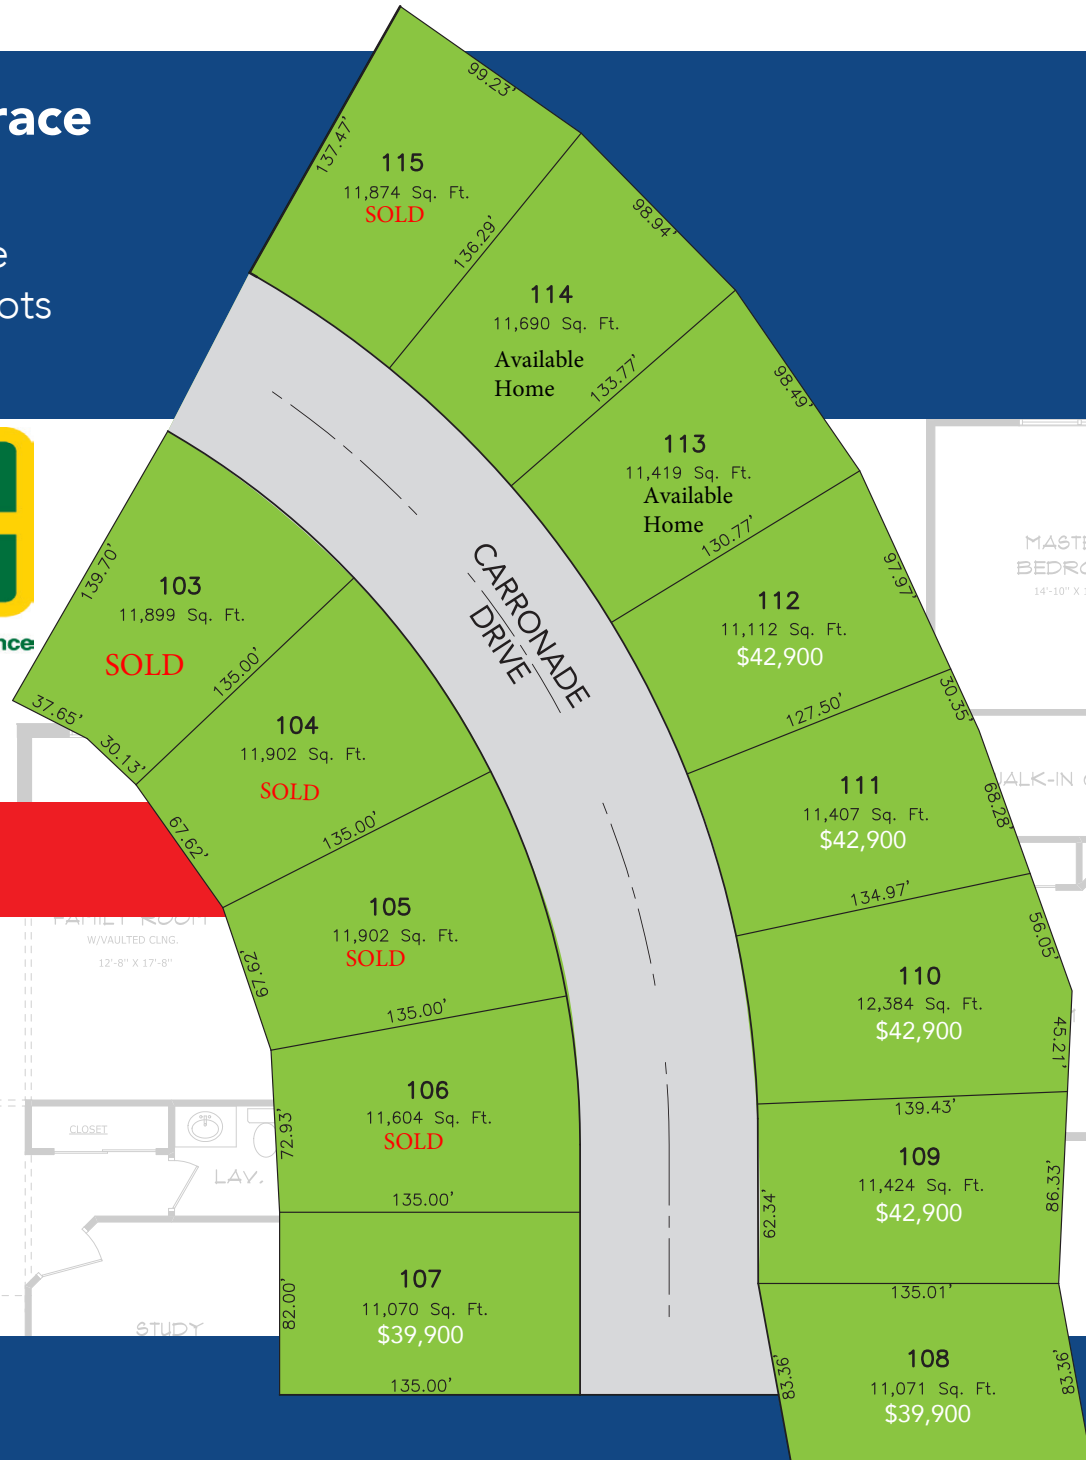

Real Estate Group

Current Eckel Trace Home Sites

Plat 6 Eckel Trace
Current Available Lots

Prices Subject to Change

Real Estate Mortgage Title Insurance

Tami Emans

419.377.0734

Available Lots!