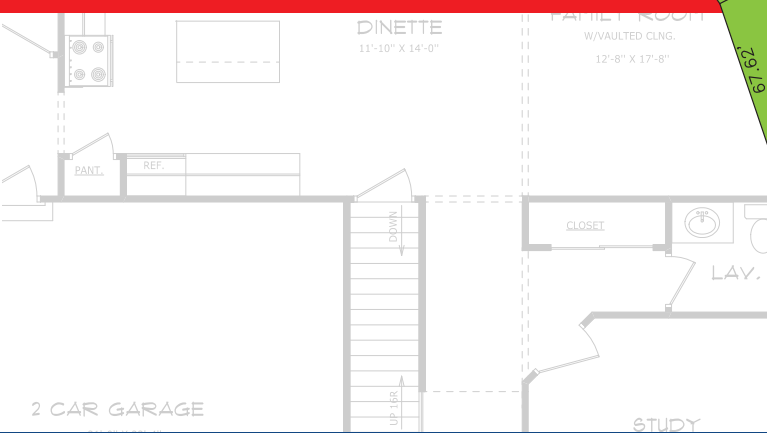

Real Estate Group

Current Eckel Trace Home Sites

Plat 6 Eckel Trace
Current Available Lots

Prices Subject to Change

Real Estate Mortgage Title Insurance

Tami Emans

419.377.0734

Available Lots!