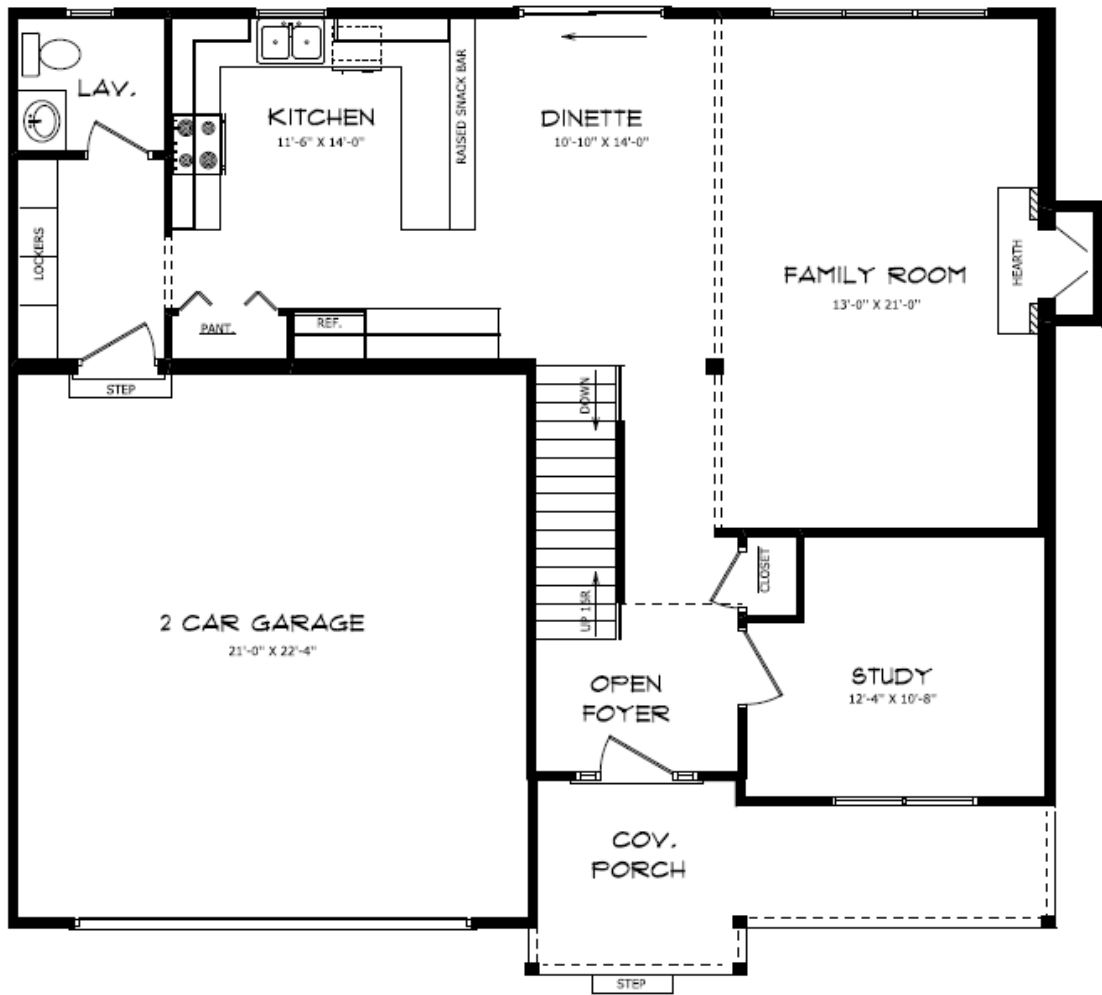

BUCKEYE BUILDS THE HOME,
YOU BUILD THE MEMORIES.

Yvonne Johnson

Email: yvonnejohnson@howardhanna.com

Cell: 419.789.7231

Square Footage:

First Floor	1005
Second Floor	1282
Total	2287
Garage	503

7604 Shoemaker Dr.

Waterville, Ohio

Waterville Meadows Subdivision Lot 185 Acadia Elite Floor Plan

- Master Bedroom with Attached Bath & 3 Additional Bedrooms
- Second Floor Laundry Room
- Two Story Foyer
- Built In Lockers in Mud Room
- Gas Fireplace with Custom Built Wood Mantle
- Beautiful Hardwood Floors
- Stainless Steel Appliances
- 1 Year Home Builders Association Warranty
- Tile Flooring in Bathrooms and Laundry
- 2 Car Garage
- High Efficiency Furnace and Air Conditioning
- Granite Kitchen Countertops with Tile Backsplash

Buckeye Builds The Home, You Build The Memories...

First Floor

Second Floor