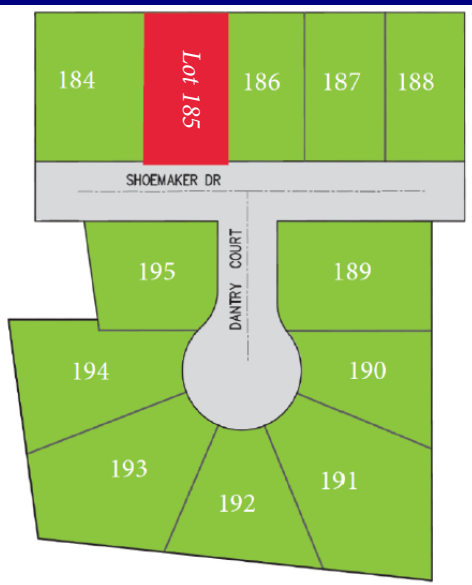

BUCKEYE BUILDS THE HOME,
YOU BUILD THE MEMORIES.

Yvonne Johnson

Email: yvonnejohnson@howardhanna.com

Cell: 419.789.7231

Square Footage:

First Floor	1005
Second Floor	1282
Total	2287
Garage	503

7604 Shoemaker Dr.

Waterville, Ohio

Waterville Meadows Subdivision Lot 185 Acadia Elite Floor Plan

- Master Bedroom with Attached Bath & 3 Additional Bedrooms
- Second Floor Laundry Room
- Two Story Foyer
- Built In Lockers in Mud Room
- Gas Fireplace with Custom Built Wood Mantle
- Beautiful Hardwood Floors
- Stainless Steel Appliances
- 1 Year Home Builders Association Warranty
- Tile Flooring in Bathrooms and Laundry
- 2 Car Garage
- High Efficiency Furnace and Air Conditioning
- Granite Kitchen Countertops with Tile Backsplash

Buckeye Builds The Home, You Build The Memories...

First Floor

Second Floor