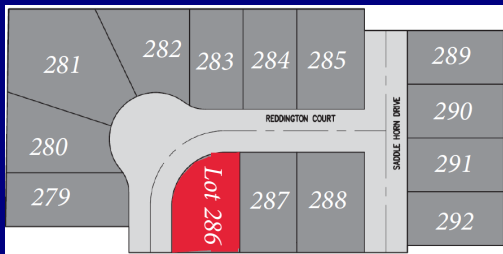

BUCKEYE BUILDS THE HOME,
YOU BUILD THE MEMORIES.

Tami Emans

Email: tamiemans@gmail.com

Cell: 419.377.0734

Square Footage:

First Floor	1105
Second Floor	1366
Total	2471
Garage	632

14929 Reddington Court

Perrysburg, Ohio

Saddlebrook Subdivision Lot 286 Acadia Elite Floor Plan

- Master Bedroom with attached Bath & 3 additional bedrooms
- First Floor Laundry Room
- Extra Garage Storage
- Built In Lockers in Mud Room
- Gas Fireplace with Custom Built Wood Mantle
- Beautiful Hardwood Floors
- Stainless Steel Appliances
- 1 Year Home Builders Association Warranty
- Tile Flooring in Bathrooms and Laundry
- 2 Car Garage
- High Efficiency Furnace and Air Conditioning
- Granite Kitchen Countertops with Tile Backsplash