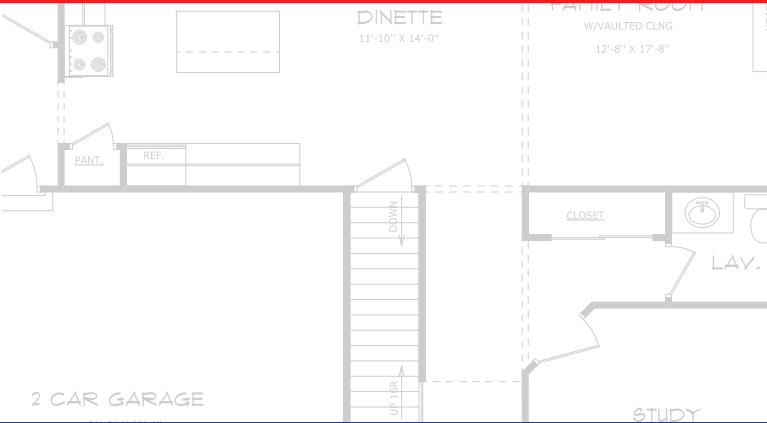

Real Estate Group

Current Saddlebrook Home Sites

Plat 15 Saddlebrook
Current Available Lots
Prices Subject to Change

Tami Emans
419.377.0734

Lots Available Now

419-843-2625
www.buildwithbuckeye.com