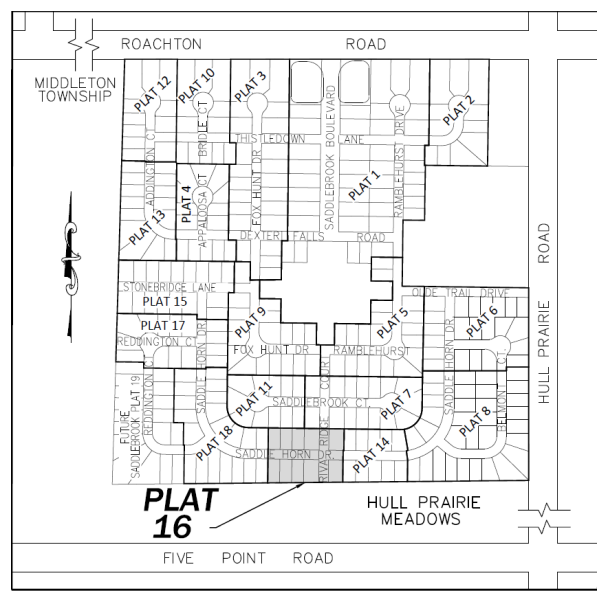

BUCKEYE BUILDS THE HOME,
YOU BUILD THE MEMORIES.

Current Saddlebrook Home Sites

Plat 16 Saddlebrook Current Available Lots

Prices Subject to Change

New Lots Available!

*Buckeye Builds The Home,
You Build The Memories...*

| | | | | | |
|---------------------|---------------------|---------------------|---------------------|---------|---------------------|
| 75.00' | 75.00' | 75.00' | 95.00' | | 95.00' |
| 135.00' | 135.00' | 135.00' | 135.00' | 135.00' | 135.00' |
| Lot 269 \$51,900 | Lot 270 \$51,900 | Lot 271 \$51,900 | Lot 272 \$48,900 | | Lot 273 \$47,900 |
| 75.00' | 75.00' | 75.00' | 95.00' | | 95.00' |
| SADDLE HORN DRIVE | | | | | |
| 148.83' | 146.90' | 144.97' | 143.03' | 136.41' | 135.62' |
| Lot 278 \$51,900 | Lot 277 \$51,900 | Lot 276 \$51,900 | Lot 275 \$48,900 | | Lot 274 \$47,900 |
| 75.03' | 75.03' | 75.03' | 95.14' | | 90.34' |
| RIVA RIDGE COURT | | | | | |