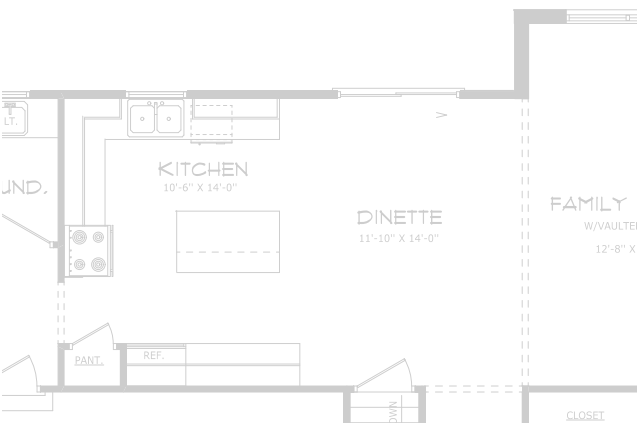

| | | | | | |
|---------------------|---------------------|---------------------|---------------------|---------|---------------------|
| 75.00' | 75.00' | 75.00' | 95.00' | | 95.00' |
| 135.00' | 135.00' | 135.00' | 135.00' | 135.00' | 135.00' |
| Lot 269 \$51,900 | Lot 270 \$51,900 | Lot 271 \$51,900 | Lot 272 \$48,900 | | Lot 273 \$47,900 |
| 75.00' | 75.00' | 75.00' | 95.00' | | 95.00' |
| SADDLE HORN DRIVE | | | | | |
| 148.83' | 146.90' | 144.97' | 143.03' | 136.41' | 135.62' |
| Lot 278 \$51,900 | Lot 277 \$51,900 | Lot 276 \$51,900 | Lot 275 \$48,900 | | Lot 274 \$47,900 |
| 75.03' | 75.03' | 75.03' | 95.14' | | 90.34' |
| RIVA RIDGE COURT | | | | | |