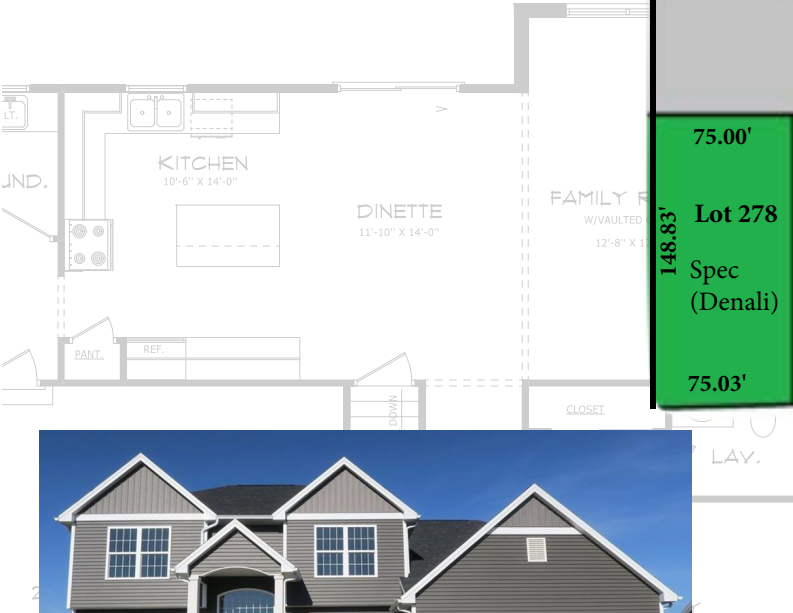

BUCKEYE BUILDS THE HOME,
YOU BUILD THE MEMORIES.

Current Saddlebrook Home Sites

Plat 16 Saddlebrook Current Available Lots

Prices Subject to Change

New Lots Available!

*Buckeye Builds The Home,
You Build The Memories...*

75.00'	75.00'	75.00'	95.00'	95.00'
135.00'	135.00'	135.00'	135.00'	135.00'
Lot 269 \$51,900	Lot 270 \$51,900	Lot 271 \$51,900	Lot 272 \$48,900	Lot 273 \$47,900
75.00'	75.00'	75.00'	95.00'	95.00'
SADDLE HORN DRIVE				
148.83'	146.90'	144.97'	143.03'	136.41'
75.03'	75.03'	75.03'	95.14'	90.34'
Lot 278 Spec (Denali)	Lot 277 \$51,900	Lot 276 \$51,900	Lot 275 \$48,900	Lot 274 \$47,900
75.03'	75.03'	75.03'	95.14'	90.34'
RIVA RIDGE COURT				
135.62'	136.71'	136.71'	136.71'	136.71'
90.40'	90.40'	90.40'	90.40'	90.40'