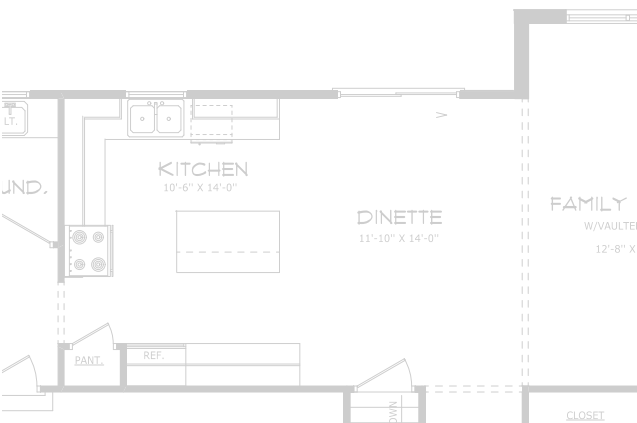

## Current Saddlebrook Home Sites

Plat 16 Saddlebrook Current Available Lots

Prices Subject to Change

**New Lots Available!**

*Buckeye Builds The Home,  
You Build The Memories...*

|                             |                 |                     |                     |                     |
|-----------------------------|-----------------|---------------------|---------------------|---------------------|
| 75.00'                      | 75.00'          | 75.00'              | 95.00'              | 95.00'              |
| 135.00'                     | 135.00'         | 135.00'             | 135.00'             | 135.00'             |
| Lot 269<br>Spec             | Lot 270<br>Spec | Lot 271<br>\$51,900 | Lot 272<br>\$48,900 | Lot 273<br>\$47,900 |
| 75.00'                      | 75.00'          | 75.00'              | 95.00'              | 95.00'              |
| SADDLE HORN DRIVE           |                 |                     |                     |                     |
| 148.83'                     | 146.90'         | 144.97'             | 143.03'             | 135.62'             |
| Lot 278<br>Pending (Denali) | Lot 277<br>Spec | Lot 276<br>\$51,900 | Lot 275<br>\$48,900 | Lot 274<br>\$47,900 |
| 75.03'                      | 75.03'          | 75.03'              | 95.14'              | 90.34'              |
| RIVA RIDGE COURT            |                 |                     |                     |                     |
| 75.00'                      | 75.00'          | 75.00'              | 95.00'              | 90.40'              |
| 136.41'                     | 136.71'         | 136.71'             | 136.41'             | 136.71'             |