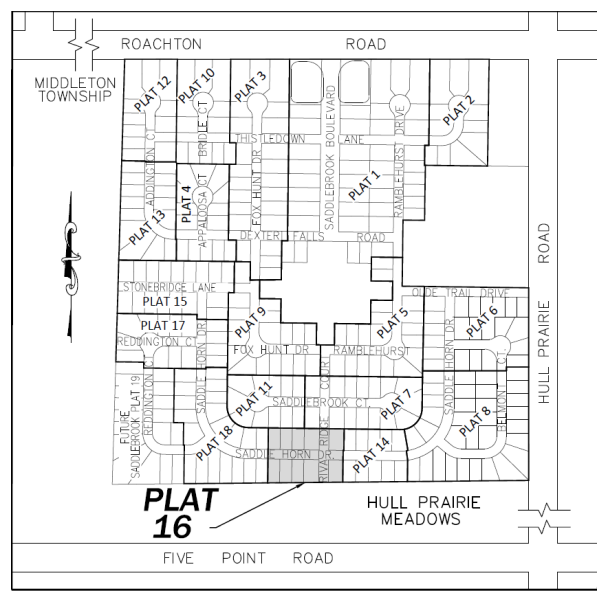

## Current Saddlebrook Home Sites

Plat 16 Saddlebrook Current Available Lots

Prices Subject to Change

**New Lots Available!**

*Buckeye Builds The Home,  
You Build The Memories...*

|                             |                 |                     |                     |                     |
|-----------------------------|-----------------|---------------------|---------------------|---------------------|
| 75.00'                      | 75.00'          | 75.00'              | 95.00'              | 95.00'              |
| 135.00'                     | 135.00'         | 135.00'             | 135.00'             | 135.00'             |
| Lot 269<br>Spec             | Lot 270<br>Spec | Lot 271<br>\$51,900 | Lot 272<br>\$48,900 | Lot 273<br>\$47,900 |
| 75.00'                      | 75.00'          | 75.00'              | 95.00'              | 95.00'              |
| SADDLE HORN DRIVE           |                 |                     |                     |                     |
| 148.83'                     | 146.90'         | 144.97'             | 143.03'             | 135.62'             |
| Lot 278<br>Pending (Denali) | Lot 277<br>Spec | Lot 276<br>\$51,900 | Lot 275<br>\$48,900 | Lot 274<br>\$47,900 |
| 75.03'                      | 75.03'          | 75.03'              | 95.14'              | 90.34'              |
| RIVA RIDGE COURT            |                 |                     |                     |                     |
| 75.00'                      | 75.00'          | 75.00'              | 95.00'              | 90.40'              |
| 136.41'                     | 136.71'         | 136.71'             | 136.41'             | 136.71'             |