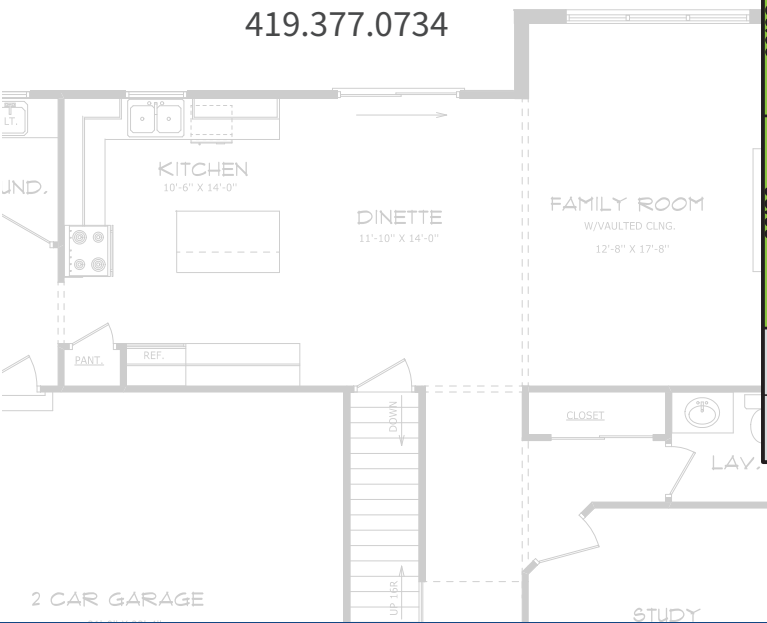

Real Estate Group

Current Saddlebrook Home Sites

Plat 17 Saddlebrook
Current Available Lots
Prices Subject to Change

Tami Emans
tamiemans@gmail.com
419.377.0734

419-843-2625
www.buildwithbuckeye.com