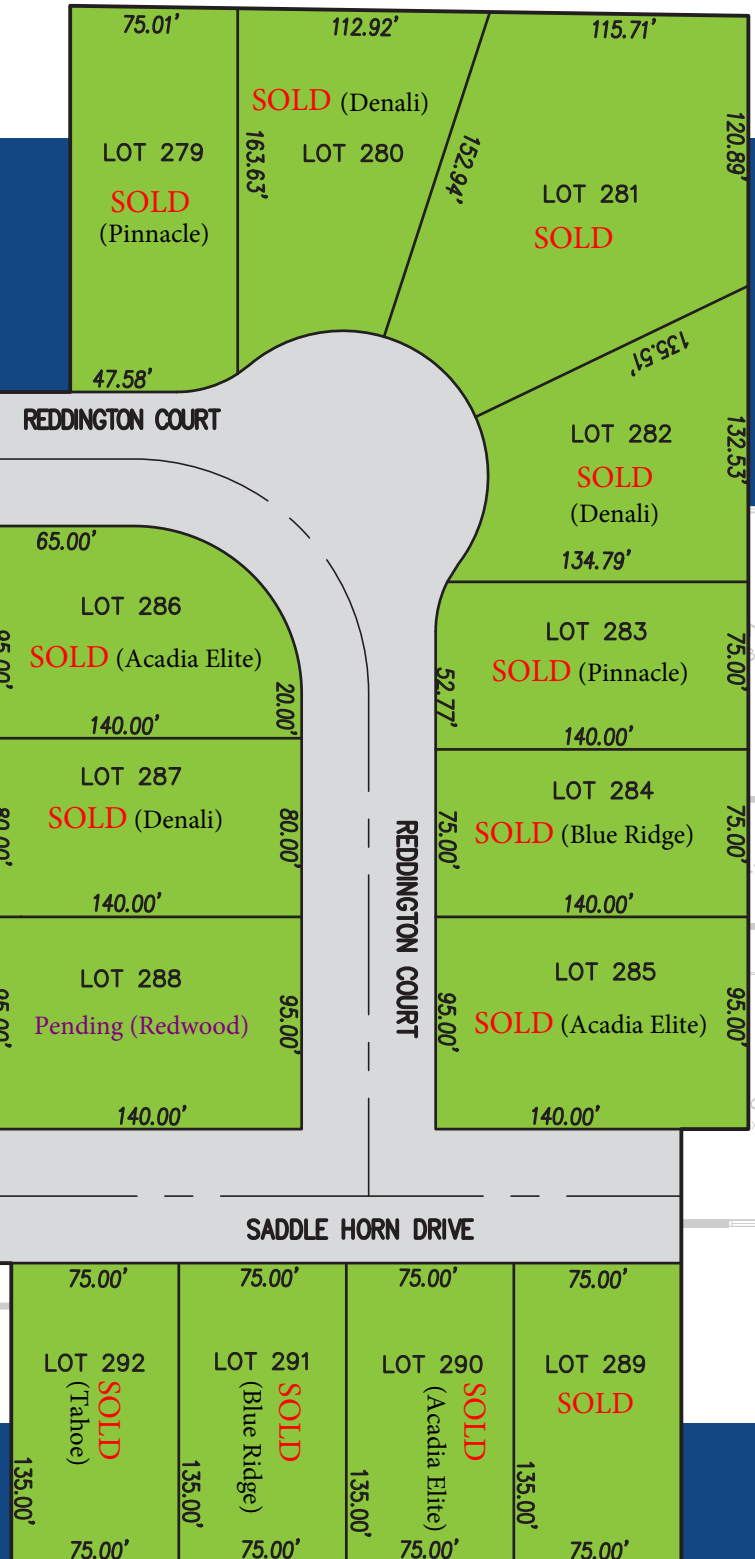

BUCKEYE BUILDS THE HOME,
YOU BUILD THE MEMORIES.

Current Saddlebrook Home Sites

Plat 17 Saddlebrook
Current Available Lots
Prices Subject to Change

*Buckeye Builds The Home,
You Build The Memories...*

Lots Are Going Quickly!

2 CAR GARAGE

STUDY

DINETTE
11'-10" X 14'-0"

FAMILY ROOM
W/VAULTED CLING.
12'-8" X 17'-8"

419-843-2625

www.buildwithbuckeye.com