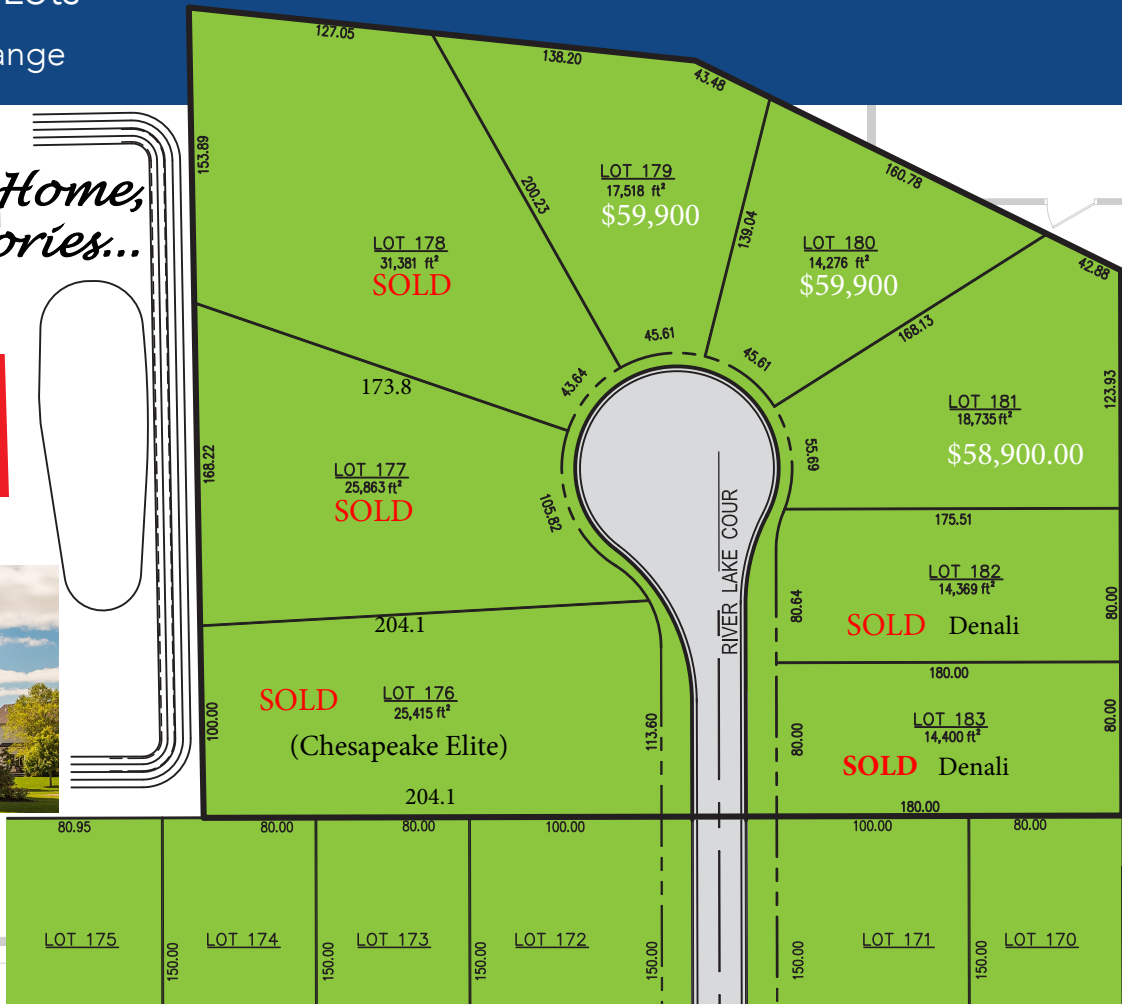

BUCKEYE BUILDS THE HOME
YOU BUILD THE MEMORIES.

Current Waterville Meadows Home Sites

Plat 10 Waterville Meadows
Current Available Lots
Prices Subject to Change

*Buckeye Builds The Home,
You Build The Memories...*

Great Lots Available!

419-843-2625

www.buildwithbuckeye.com