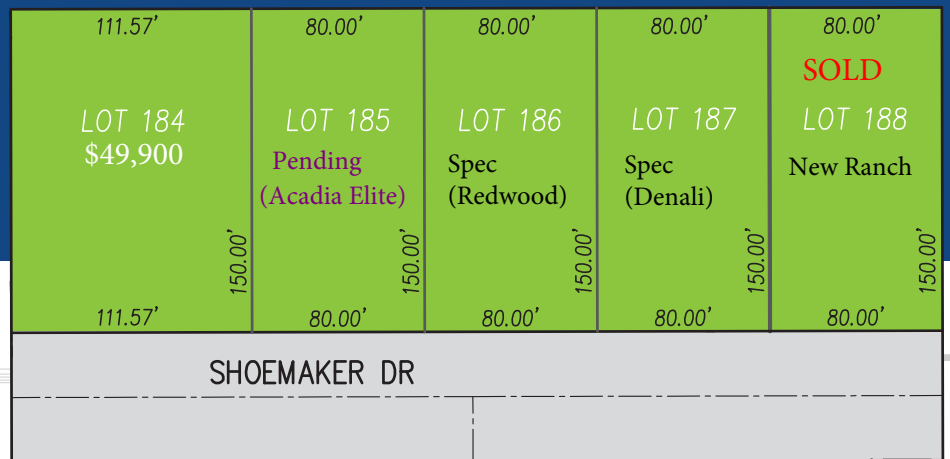

# Current Waterville Meadows Home Sites

Plat 11

Current Available Lots Prices

Subject to Change

*Buckeye Builds The Home,  
You Build The Memories...*

**New Lots For Summer 2017!**