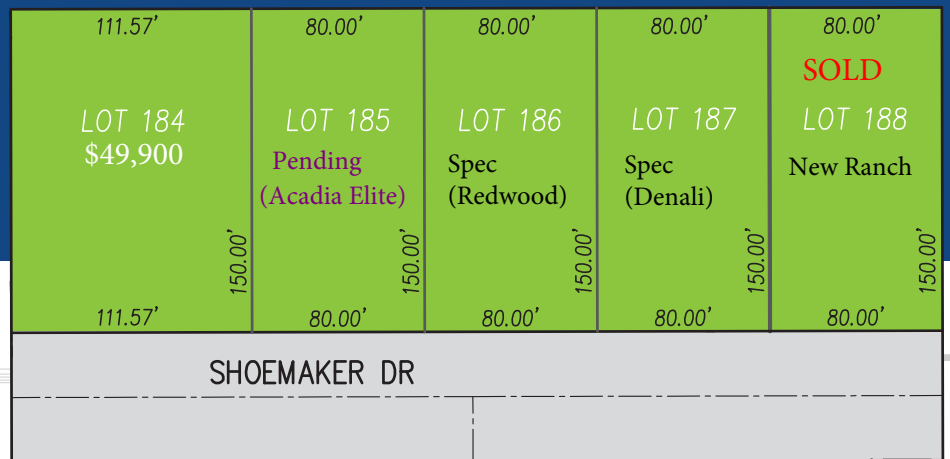

Current Waterville Meadows Home Sites

Plat 11

Current Available Lots Prices

Subject to Change

*Buckeye Builds The Home,
You Build The Memories...*

New Lots For Summer 2017!