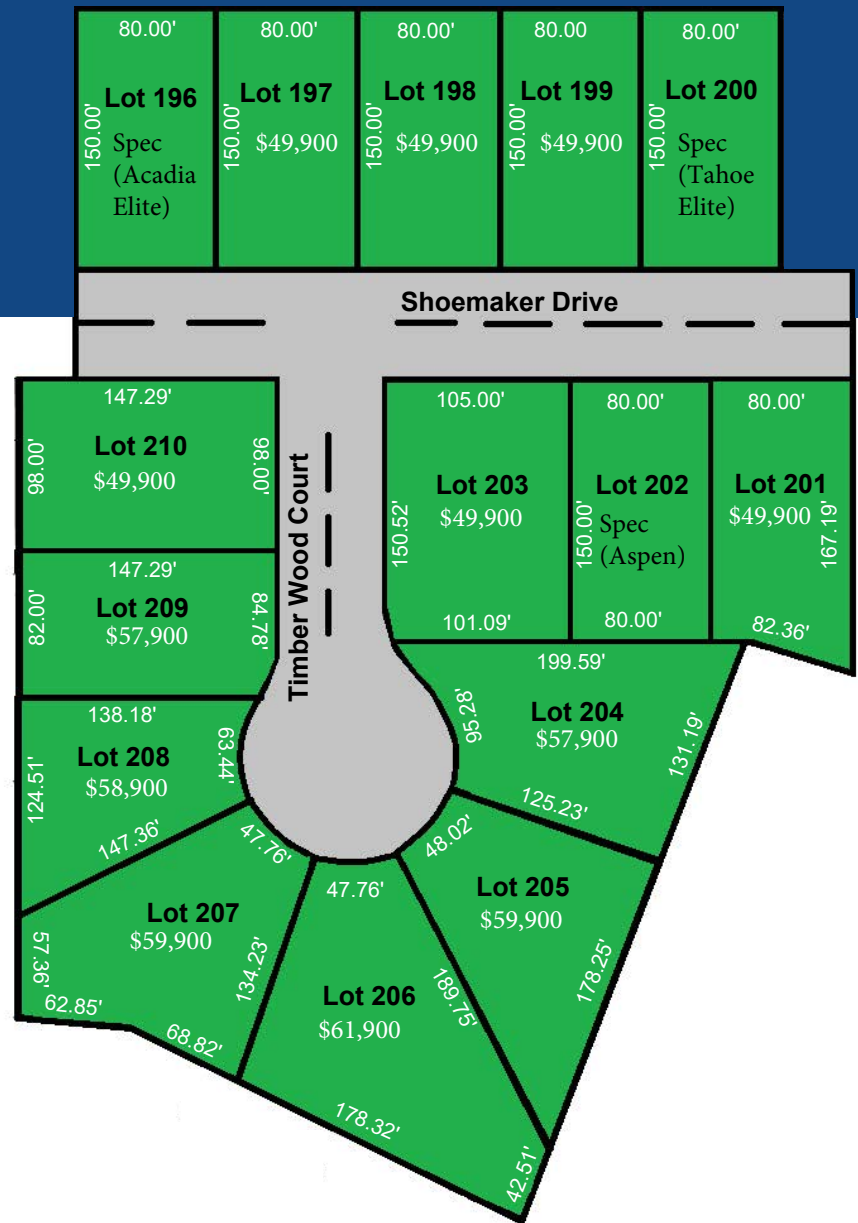

BUCKEYE BUILDS THE HOME,
YOU BUILD THE MEMORIES.

Current Waterville Meadows Home Sites

Plat 12

Current Available Lots Prices

Subject to Change

*Buckeye Builds The Home,
You Build The Memories...*

New Lots Available for 2018!