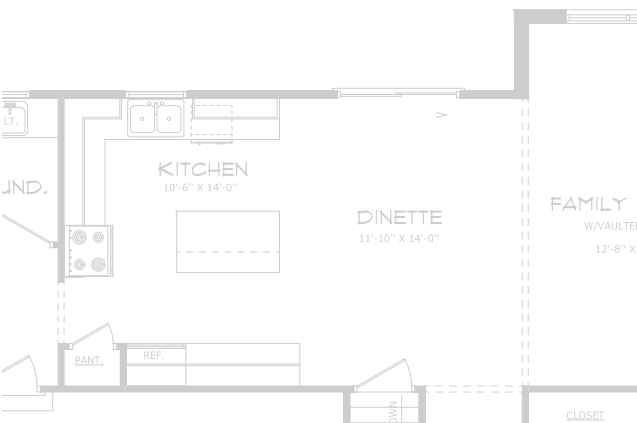

75.00'	75.00'	75.00'	95.00'		95.00'
135.00'	135.00'	135.00'	135.00'	135.00'	135.00'
Lot 269 \$51,900	Lot 270 \$51,900	Lot 271 \$51,900	Lot 272 \$48,900		Lot 273 \$47,900
75.00'	75.00'	75.00'	95.00'		95.00'
SADDLE HORN DRIVE					
75.00'	75.00'	75.00'	95.00'		90.40'
148.83'	146.90'	144.97'	143.03'	136.41'	135.62'
Lot 278 Spec (Denali)	Lot 277 \$51,900	Lot 276 \$51,900	Lot 275 \$48,900		Lot 274 \$47,900
75.03'	75.03'	75.03'	95.14'		90.34'
RIVA RIDGE COURT					