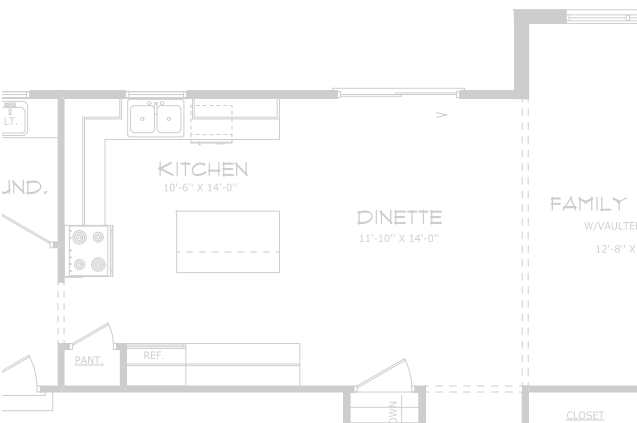

75.00'	75.00'	75.00'	95.00'	95.00'
135.00'	135.00'	135.00'	135.00'	135.00'
Lot 269 Spec	Lot 270 Spec	Lot 271 \$51,900	Lot 272 \$48,900	Lot 273 \$47,900
75.00'	75.00'	75.00'	95.00'	95.00'
SADDLE HORN DRIVE				
148.83'	146.90'	144.97'	143.03'	135.62'
75.03'	75.03'	75.03'	95.14'	90.34'
Lot 278 Pending (Denali)	Lot 277 Spec	Lot 276 \$51,900	Lot 275 \$48,900	Lot 274 \$47,900
RIVA RIDGE COURT				
75.00'	75.00'	75.00'	95.00'	90.40'
135.00'	135.00'	135.00'	135.00'	136.71'