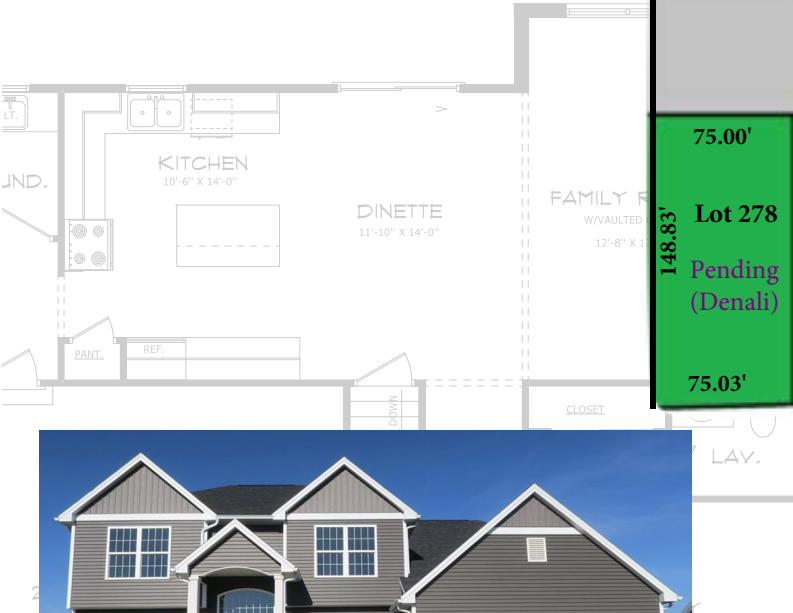

## Current Saddlebrook Home Sites

Plat 16 Saddlebrook Current Available Lots

Prices Subject to Change

**New Lots Available!**

*Buckeye Builds The Home,  
You Build The Memories...*

75.00'	75.00'	75.00'	95.00'	95.00'
135.00'	135.00'	135.00'	135.00'	135.00'
Lot 269 Spec	Lot 270 Spec	Lot 271 \$51,900	Lot 272 \$48,900	Lot 273 \$47,900
75.00'	75.00'	75.00'	95.00'	95.00'
SADDLE HORN DRIVE				
148.83'	146.90'	144.97'	143.03'	135.62'
Lot 278 Pending (Denali)	Lot 277 Spec	Lot 276 \$51,900	Lot 275 \$48,900	Lot 274 \$47,900
75.03'	75.03'	75.03'	95.14'	90.34'
RIVA RIDGE COURT				