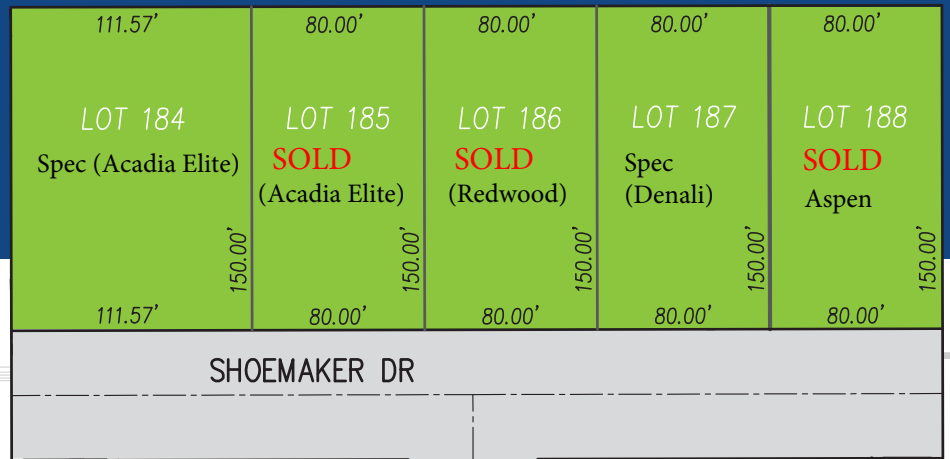

BUCKEYE BUILDS THE HOME,
YOU BUILD THE MEMORIES.

Current Waterville Meadows Home Sites

Plat 11

Current Available Lots Prices
Subject to Change

*Buckeye Builds The Home,
You Build The Memories...*

New Lots For Summer 2017!