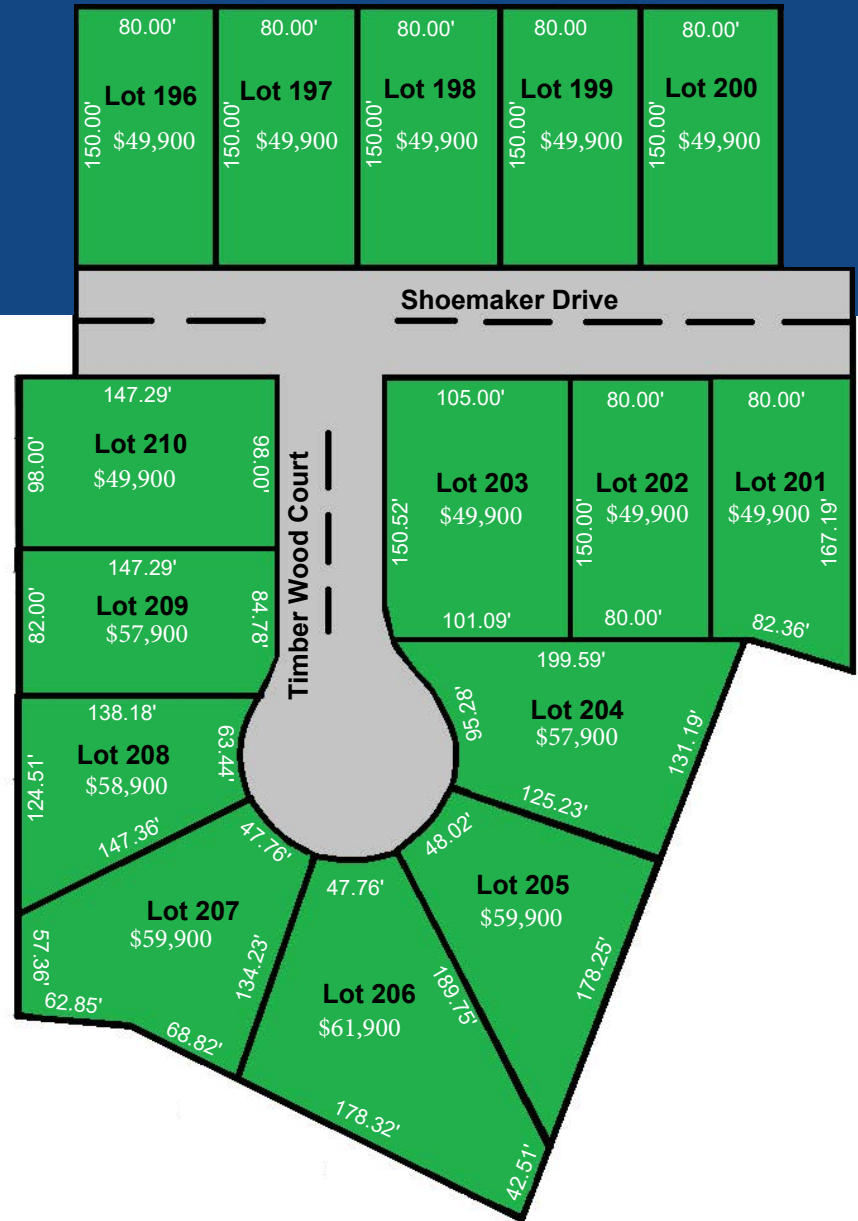

BUCKEYE BUILDS THE HOME,
YOU BUILD THE MEMORIES.

Current Waterville Meadows Home Sites

Plat 12

Current Available Lots Prices

Subject to Change

*Buckeye Builds The Home,
You Build The Memories...*

New Lots Available for 2018!